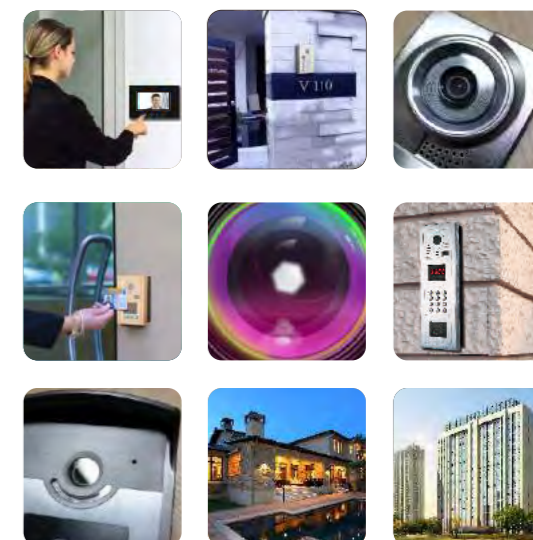

Paili

Paili | Video Intercom System

www.chinese-security.com