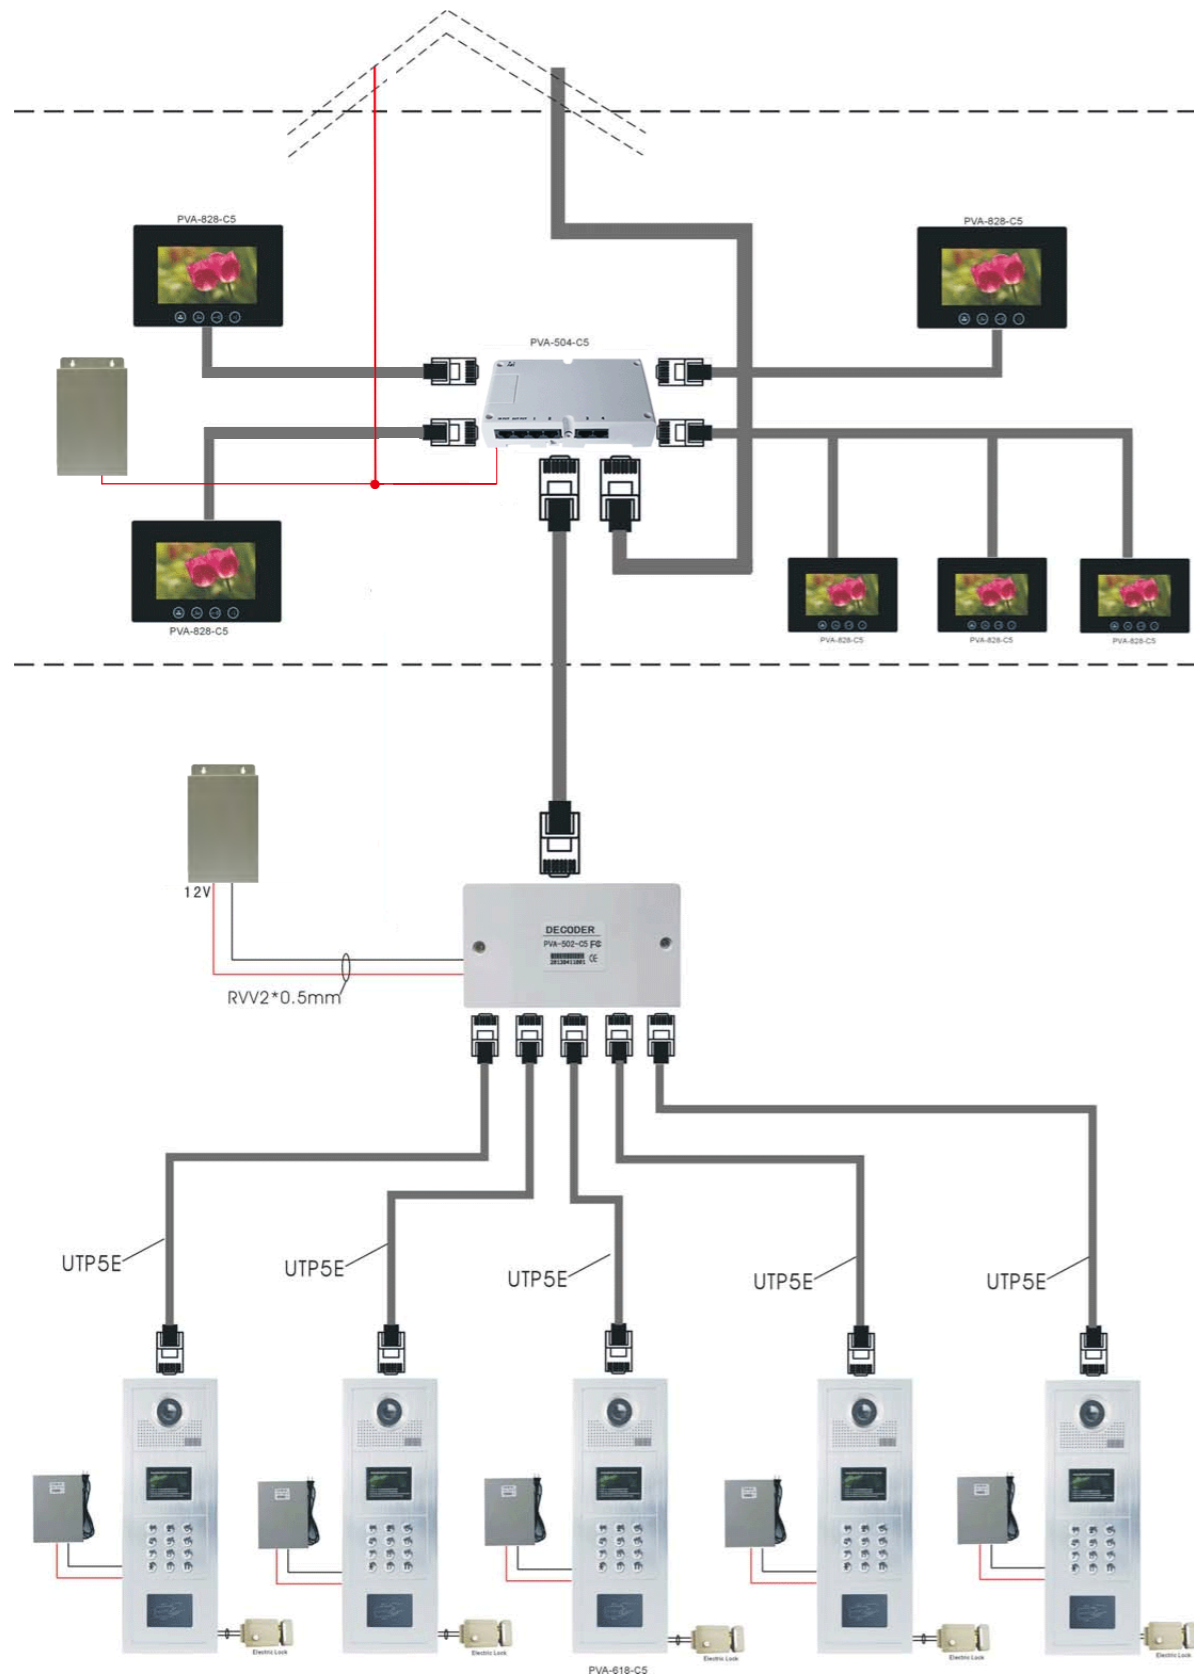

- PVA-504-C5 (Connect 4 monitors)
- PVA-506-C5 (Connect 6 monitors)

- Connect with 4 or 6 monitors
- Dimension : 162*90*40mm
- Installation: surface mounted

- PVA-106-C5 Multi Door Entry Network Adapter

- Multi Door Entry Network Adapter for CAT5
- Dimension : 146*86*48mm
- Installation: surface mounted

- PVA-208-C5 Power Supply

- Input voltage : AC110-260V
- Output voltage : DC 18V/3A DC12V/1A
- Dimension : 200*138*53mm
- Installation: surface mounted

- PVA-309-C5 LAN Converter

- Network switcher
- Dimension : 350*270*60mm
- Installation: surface mounted

- PVA-109-C5 Guard Station

- Video display, called, alarm, records, message memory checking
- Display address from outdoor station & monitor
- Called response, display image from outdoor station
- Display alarm station, calling, fire alarm
- Talking with outdoor station

•• CAT-5 Multi door Entry wiring

•• CAT-5 Apartment Wiring diagram

• Standalone Building

•• CAT-5 Apartment Wiring diagram

• Networked Blocks

Features

- Using the CAT-5 cables for whole system
- Room code programmed on the outdoor station
- Room code kept in the video distributor
- Interchangeable indoor monitor without programming
- Built-in access code, support password entry
- Maximum ability in one system : 3 guard stations with 16 outdoor gate panels and 9999 apartments, and each apartments can install 3 monitors directly.