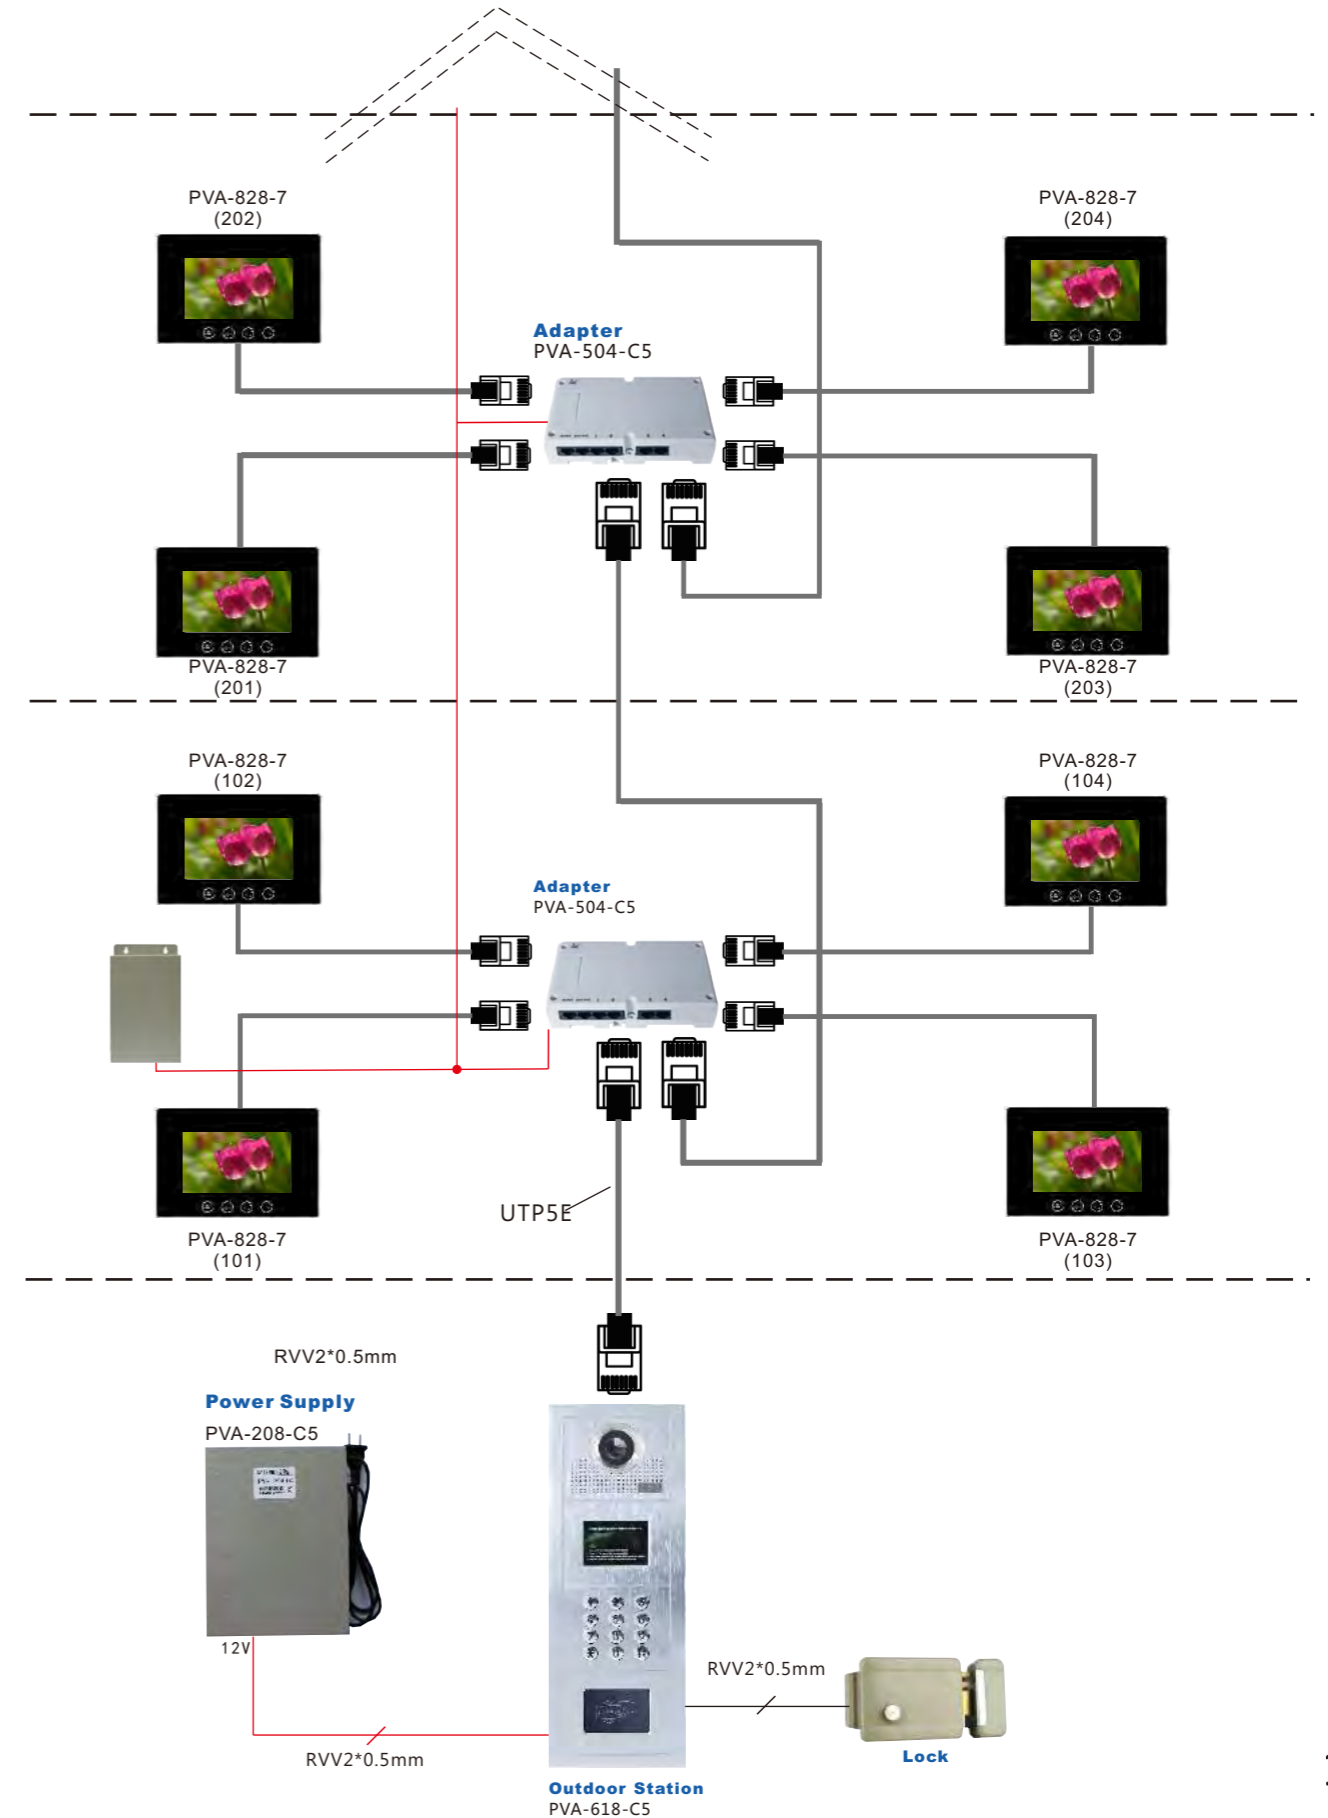

- PVA-504-C5 (Connect 4 monitors)
- PVA-506-C5 (Connect 6 monitors)

- Connect with 4 or 6 monitors
- Dimension : 162*90*40mm
- Installation: surface mounted

- PVA-106-C5 Multi Door Entry Network Adapter

- Multi Door Entry Network Adapter for CAT5
- Dimension : 146*86*48mm
- Installation: surface mounted

- PVA-208-C5 Power Supply

- Input voltage : AC110-260V
- Output voltage : DC 18V/3A DC12V/1A
- Dimension : 200*138*53mm
- Installation: surface mounted

- PVA-309-C5 LAN Converter

- Network switcher
- Dimension : 350*270*60mm
- Installation: surface mounted

- PVA-109-C5 Guard Station

- Video display, called, alarm, records, message memory checking
- Display address from outdoor station & monitor
- Called response, display image from outdoor station
- Display alarm station, calling, fire alarm
- Talking with outdoor station

•• CAT-5 Multi door Entry wiring

•• CAT-5 Apartment Wiring diagram

• Standalone Building

•• CAT-5 Apartment Wiring diagram

• Networked Blocks

Features

- Using the CAT-5 cables for whole system
- Room code programmed on the outdoor station
- Room code kept in the video distributor
- Interchangeable indoor monitor without programming
- Built-in access code, support password entry
- Maximum ability in one system : 3 guard stations with 16 outdoor gate panels and 9999 apartments, and each apartments can install 3 monitors directly.