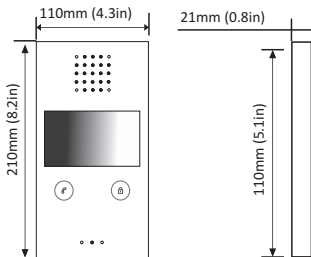

Product Information

2-wire Indoor Monitor

PL431M

DESCRIPTION

2 wire system 4.3 inch Color TFT Touch Screen Monitor

DIMENSION

FEATURES

- ▶ 4.3 inch color TFT touch screen ;
- ▶ 16pcs 8-chord Melodies for choose freely;
- ▶ Compatible with all 2 wire door station;
- ▶ Picture memory for optional

1. Parts and Functions

2. Installation

3. Specification

Screen	4.3" digital TFT screen
Resolution	480*272 pixels
Power Supply	DC 24V
Power Consumption	Standby 15mA, working 350mA
Wiring	2 wire (non-polarity)
Installation	Wall-mounted
Ringtone	16 types
Talking time	90 sec
Monitoring time	90 sec
Operating Temperature	-10°C ~ +60°C
Gross weight	0.5kg
Dimension	210(H) × 110(W) × 21(D)mm 8.2 (H) × 4.3 (W) × 0.8(D)in