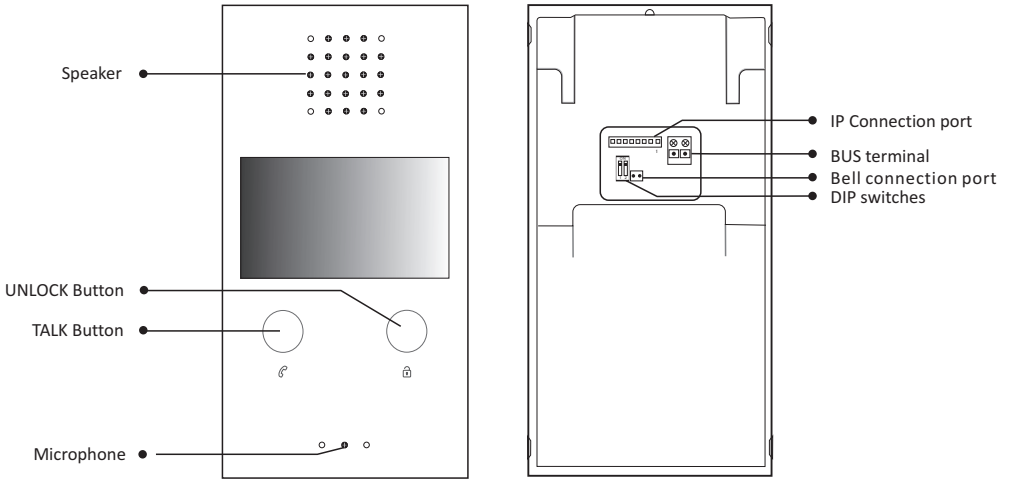

Product Information

2-wire Indoor Monitor

PL431M

DESCRIPTION

2 wire system 4.3 inch Color TFT Touch Screen Monitor

DIMENSION

FEATURES

- ▶ 4.3 inch color TFT touch screen ;
- ▶ 16pcs 8-chord Melodies for choose freely;
- ▶ Compatible with all 2 wire door station;
- ▶ Picture memory for optional

1. Parts and Functions

2. Installation

3. Specification

Screen	4.3" digital TFT screen
Resolution	480*272 pixels
Power Supply	DC 24V
Power Consumption	Standby 15mA, working 350mA
Wiring	2 wire (non-polarity)
Installation	Wall-mounted
Ringtone	16 types
Talking time	90 sec
Monitoring time	90 sec
Operating Temperature	-10°C ~ +60°C
Gross weight	0.5kg
Dimension	210(H) × 110(W) × 21(D)mm 8.2 (H) × 4.3 (W) × 0.8(D)in