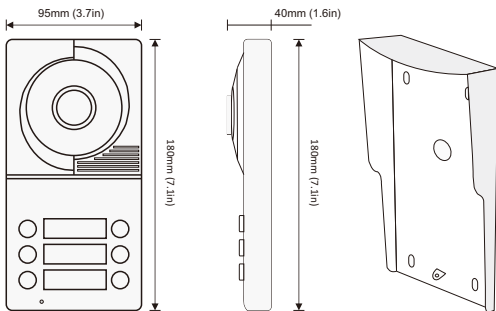

Product Information

2-wire Door Station

PL702-6

DESCRIPTION

2-wire system color outdoor station with rain cover (6 buttons)

DIMENSION

Rain cover

FEATURES

- ▶ 700 TV lines HD camera
- ▶ Zinc alloy panel with rain cover
- ▶ Name plate display with LED background
- ▶ Compatible with all 2-wire models

1. Parts and Functions

2. Installation

3. Specificaation

Model No.	PL702-6
Camera Lens	1/3" CMOS
Resolution	700 TV Lines
IR LED	6pcs IR LED for 3 meters illumination
Power Supply	DC24V 3A ; AC100—240V
Power Consumption	Standby : <1.5 w; working: <10w
Wiring	2 wires (non polarity)
Installation	Wall-mounted
Talking time	60 sec
Monitoring time	60 sec
Operating emperature	-10°C ~ +60°C
Gross weight	1 kg
Dimension	180(H)× 95(W)× 40(D)mm 7.1 (H)× 3.7 (W)× 1.6(D)in