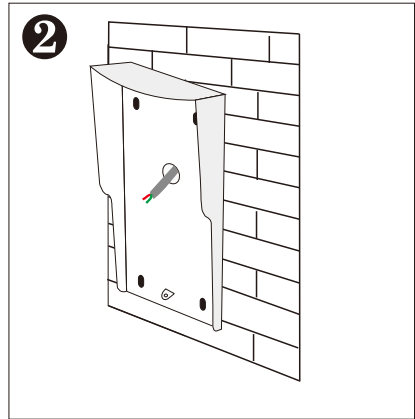

Product Information

2-wire Door Station

PL702-6

DESCRIPTION

2-wire system color outdoor station with rain cover (6 buttons)

DIMENSION

Rain cover

FEATURES

- ▶ 700 TV lines HD camera
- ▶ Zinc alloy panel with rain cover
- ▶ Name plate display with LED background
- ▶ Compatible with all 2-wire models

1. Parts and Functions

2. Installation

3. Specificaation

Model No.	PL702-6
Camera Lens	1/3" CMOS
Resolution	700 TV Lines
IR LED	6pcs IR LED for 3 meters illumination
Power Supply	DC24V 3A ; AC100—240V
Power Consumption	Standby : <1.5 w; working: <10w
Wiring	2 wires (non polarity)
Installation	Wall-mounted
Talking time	60 sec
Monitoring time	60 sec
Operating emperature	-10°C ~ +60°C
Gross weight	1 kg
Dimension	180(H)× 95(W)× 40(D)mm 7.1 (H)× 3.7 (W)× 1.6(D)in