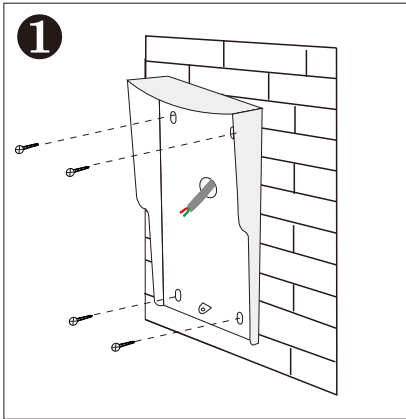

Product Information

2-wire Door Station

PL702-6

DESCRIPTION

2-wire system color outdoor station with rain cover (6 buttons)

DIMENSION

Rain cover

FEATURES

- ▶ 700 TV lines HD camera
- ▶ Zinc alloy panel with rain cover
- ▶ Name plate display with LED background
- ▶ Compatible with all 2-wire models

1. Parts and Functions

2. Installation

3. Specificaation

Model No.	PL702-6
Camera Lens	1/3" CMOS
Resolution	700 TV Lines
IR LED	6pcs IR LED for 3 meters illumination
Power Supply	DC24V 3A ; AC100—240V
Power Consumption	Standby : <1.5 w; working: <10w
Wiring	2 wires (non polarity)
Installation	Wall-mounted
Talking time	60 sec
Monitoring time	60 sec
Operating emperature	-10°C ~ +60°C
Gross weight	1 kg
Dimension	180(H)× 95(W)× 40(D)mm 7.1 (H)× 3.7 (W)× 1.6(D)in