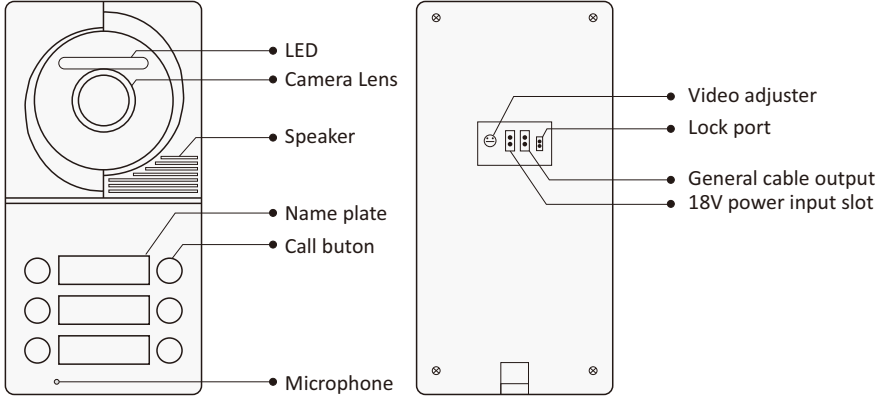

Product Information

2-wire Door Station

PL702-6

DESCRIPTION

2-wire system color outdoor station with rain cover (6 buttons)

DIMENSION

Rain cover

FEATURES

- ▶ 700 TV lines HD camera
- ▶ Zinc alloy panel with rain cover
- ▶ Name plate display with LED background
- ▶ Compatible with all 2-wire models

1. Parts and Functions

2. Installation

3. Specificaation

Model No.	PL702-6
Camera Lens	1/3" CMOS
Resolution	700 TV Lines
IR LED	6pcs IR LED for 3 meters illumination
Power Supply	DC24V 3A ; AC100—240V
Power Consumption	Standby : <1.5 w; working: <10w
Wiring	2 wires (non polarity)
Installation	Wall-mounted
Talking time	60 sec
Monitoring time	60 sec
Operating emperature	-10°C ~ +60°C
Gross weight	1 kg
Dimension	180(H)× 95(W)× 40(D)mm 7.1 (H)× 3.7 (W)× 1.6(D)in