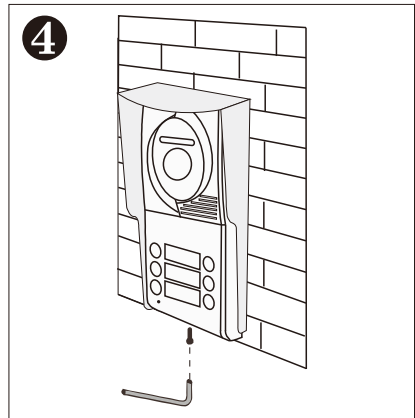

Product Information

2-wire Door Station

PL702-6

DESCRIPTION

2-wire system color outdoor station with rain cover (6 buttons)

DIMENSION

Rain cover

FEATURES

- ▶ 700 TV lines HD camera
- ▶ Zinc alloy panel with rain cover
- ▶ Name plate display with LED background
- ▶ Compatible with all 2-wire models

1. Parts and Functions

2. Installation

3. Specificaation

Model No.	PL702-6
Camera Lens	1/3" CMOS
Resolution	700 TV Lines
IR LED	6pcs IR LED for 3 meters illumination
Power Supply	DC24V 3A ; AC100—240V
Power Consumption	Standby : <1.5 w; working: <10w
Wiring	2 wires (non polarity)
Installation	Wall-mounted
Talking time	60 sec
Monitoring time	60 sec
Operating emperature	-10°C ~ +60°C
Gross weight	1 kg
Dimension	180(H)× 95(W)× 40(D)mm 7.1 (H)× 3.7 (W)× 1.6(D)in