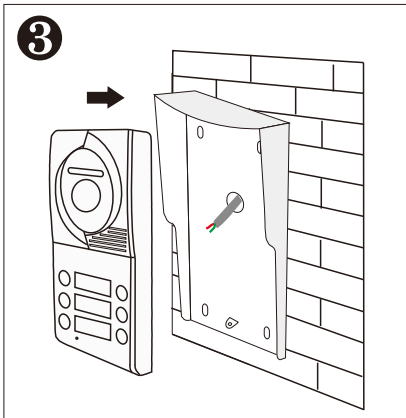

Product Information

2-wire Door Station

PL702-6

DESCRIPTION

2-wire system color outdoor station with rain cover (6 buttons)

DIMENSION

Rain cover

FEATURES

- ▶ 700 TV lines HD camera
- ▶ Zinc alloy panel with rain cover
- ▶ Name plate display with LED background
- ▶ Compatible with all 2-wire models

1. Parts and Functions

2. Installation

3. Specificaation

Model No.	PL702-6
Camera Lens	1/3" CMOS
Resolution	700 TV Lines
IR LED	6pcs IR LED for 3 meters illumination
Power Supply	DC24V 3A ; AC100—240V
Power Consumption	Standby : <1.5 w; working: <10w
Wiring	2 wires (non polarity)
Installation	Wall-mounted
Talking time	60 sec
Monitoring time	60 sec
Operating emperature	-10°C ~ +60°C
Gross weight	1 kg
Dimension	180(H)× 95(W)× 40(D)mm 7.1 (H)× 3.7 (W)× 1.6(D)in