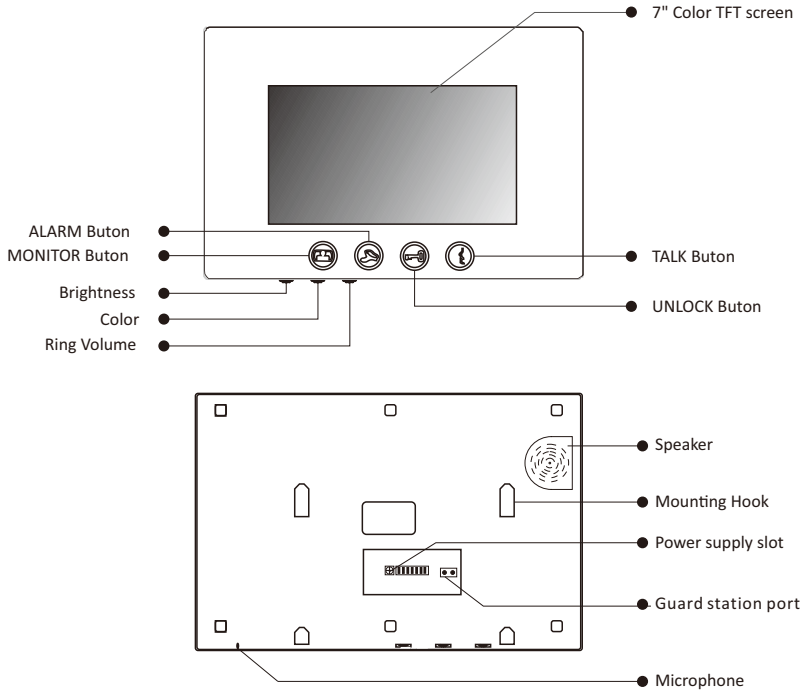

Product Information

2-wire Apartment Indoor Monitor

PL828-7

DESCRIPTION

7 inch Color TFT Monitor with touch screen and picture memory

DIMENSION

FEATURES

- ▶ 7 inch color TFT screen ;
- ▶ Mirror-polished Panel;
- ▶ Sensitive touch sensor button with soft backlight;
- ▶ 9pcs 8-chord Melodies for choose freely;
- ▶ Compatible with all 2-wire door station;
- ▶ Picture memory for optional
- ▶ White and black housing for optional

1. Parts and Functions

2. Installation

3. Specificaation

Model No.	PL828-7
Screen	7" digital TFT screen
Resolution	800*480 pixels
Power Supply	DC 24V
Power Consumption	Standby 1W, working status 8W
Wiring	2-wires (RVV2*0.5 mm)
Installation	Wall-mounted
Ringtone	9 types
Talking time	60 sec
Monitoring time	60 sec
Operating emperature	-10°C ~ +60°C
Gross weight	1kg
Dimension	240(H)× 160(W)× 28(D)mm 6.3 (H)× 9.4 (W)× 1.1(D)in