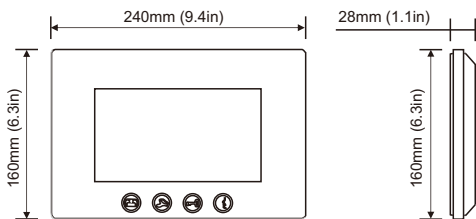

Product Information

2-wire Apartment Indoor Monitor

PL828-7

DESCRIPTION

7 inch Color TFT Monitor with touch screen and picture memory

DIMENSION

FEATURES

- ▶ 7 inch color TFT screen ;
- ▶ Mirror-polished Panel;
- ▶ Sensitive touch sensor button with soft backlight;
- ▶ 9pcs 8-chord Melodies for choose freely;
- ▶ Compatible with all 2-wire door station;
- ▶ Picture memory for optional
- ▶ White and black housing for optional

1. Parts and Functions

2. Installation

3. Specificaation

Model No.	PL828-7
Screen	7" digital TFT screen
Resolution	800*480 pixels
Power Supply	DC 24V
Power Consumption	Standby 1W, working status 8W
Wiring	2-wires (RVV2*0.5 mm)
Installation	Wall-mounted
Ringtone	9 types
Talking time	60 sec
Monitoring time	60 sec
Operating emperature	-10°C ~ +60°C
Gross weight	1kg
Dimension	240(H)× 160(W)× 28(D)mm 6.3 (H)× 9.4 (W)× 1.1(D)in