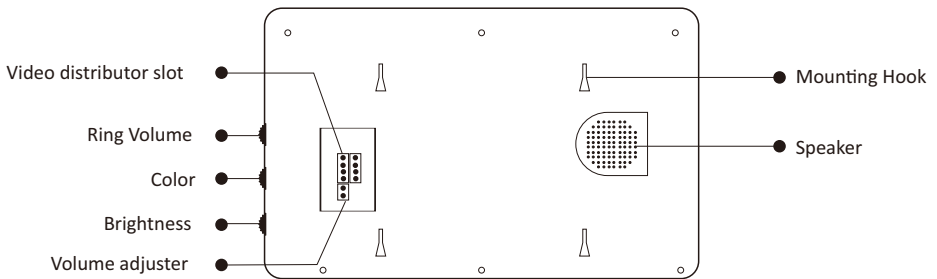

Product Information

2-wire Apartment Indoor Monitor

PL838-5

DESCRIPTION

2-wire system 5 inch color TFT Monitor

DIMENSION

FEATURES

- ▶ 5 inch color TFT screen ;
- ▶ Compatible with all 2-wire door taation;
- ▶ White and black housing for optional

1. Parts and Functions

2. Installation

3. Specificaation

Model No.	PL838-5
Screen	4.3" Color TFT screen
Resolution	480*320 pixels
Power Supply	DC 24V
Power Consumption	Standby 1W, working status 4W
Wiring	2 wires (RVV2*0.5mm)
Ringtone	9 types
Installation	Wall-mounted
Talking time	60 sec
Monitoring time	60 sec
Operating emperature	-10°C ~ +60°C
Gross weight	0.5 kg
Dimension	198(H)× 125(W)× 25(D)mm 7.8 (H)× 4.9 (W)× 1.0(D)in