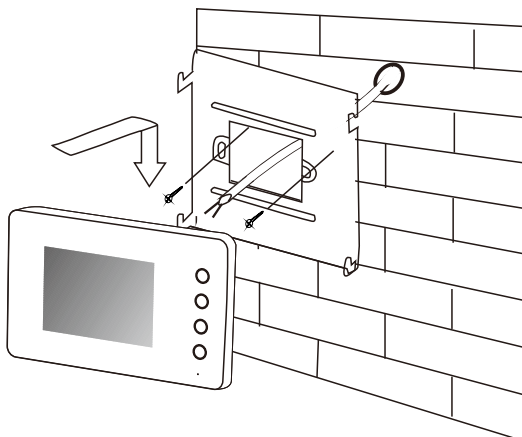

Product Information

2-wire Apartment Indoor Monitor

PL838-5

DESCRIPTION

2-wire system 5 inch color TFT Monitor

DIMENSION

FEATURES

- ▶ 5 inch color TFT screen ;
- ▶ Compatible with all 2-wire door taation;
- ▶ White and black housing for optional

1. Parts and Functions

2. Installation

3. Specificaation

Model No.	PL838-5
Screen	4.3" Color TFT screen
Resolution	480*320 pixels
Power Supply	DC 24V
Power Consumption	Standby 1W, working status 4W
Wiring	2 wires (RVV2*0.5mm)
Ringtone	9 types
Installation	Wall-mounted
Talking time	60 sec
Monitoring time	60 sec
Operating emperature	-10°C ~ +60°C
Gross weight	0.5 kg
Dimension	198(H)× 125(W)× 25(D)mm 7.8 (H)× 4.9 (W)× 1.0(D)in