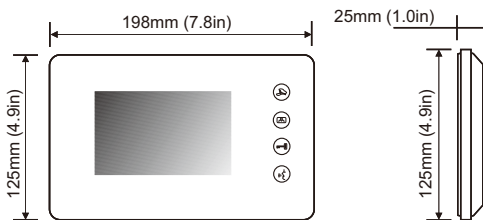

Product Information

2-wire Apartment Indoor Monitor

PL838-5

DESCRIPTION

2-wire system 5 inch color TFT Monitor

DIMENSION

FEATURES

- ▶ 5 inch color TFT screen ;
- ▶ Compatible with all 2-wire door taation;
- ▶ White and black housing for optional

1. Parts and Functions

2. Installation

3. Specificaation

Model No.	PL838-5
Screen	4.3" Color TFT screen
Resolution	480*320 pixels
Power Supply	DC 24V
Power Consumption	Standby 1W, working status 4W
Wiring	2 wires (RVV2*0.5mm)
Ringtone	9 types
Installation	Wall-mounted
Talking time	60 sec
Monitoring time	60 sec
Operating emperature	-10°C ~ +60°C
Gross weight	0.5 kg
Dimension	198(H)× 125(W)× 25(D)mm 7.8 (H)× 4.9 (W)× 1.0(D)in