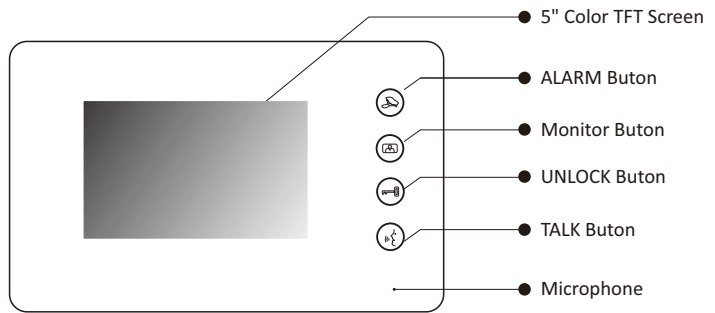

Product Information

2-wire Apartment Indoor Monitor

PL838-5

DESCRIPTION

2-wire system 5 inch color TFT Monitor

DIMENSION

FEATURES

- ▶ 5 inch color TFT screen ;
- ▶ Compatible with all 2-wire door taation;
- ▶ White and black housing for optional

1. Parts and Functions

2. Installation

3. Specificaation

Model No.	PL838-5
Screen	4.3" Color TFT screen
Resolution	480*320 pixels
Power Supply	DC 24V
Power Consumption	Standby 1W, working status 4W
Wiring	2 wires (RVV2*0.5mm)
Ringtone	9 types
Installation	Wall-mounted
Talking time	60 sec
Monitoring time	60 sec
Operating emperature	-10°C ~ +60°C
Gross weight	0.5 kg
Dimension	198(H)× 125(W)× 25(D)mm 7.8 (H)× 4.9 (W)× 1.0(D)in