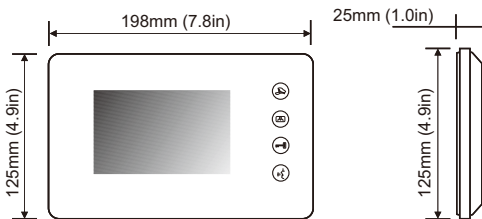

Product Information

2-wire Apartment Indoor Monitor

PL838-4.3

DESCRIPTION

2-wire system 4.3 inch color TFT Monitor

DIMENSION

FEATURES

- ▶ 4.3 inch color TFT screen ;
- ▶ Compatible with all 2-wire door station;
- ▶ White and black housing for optional

1. Parts and Functions

2. Installation

3. Specificaation

Model No.	PL838-4.3
Screen	4.3" Color TFT screen
Resolution	480*320 pixels
Power Supply	DC 24V
Power Consumption	Standby 1W, working status 4W
Wiring	2 wires (RVV2*0.5mm)
Ringtone	9 types
Installation	Wall-mounted
Talking time	60 sec
Monitoring time	60 sec
Operating emperature	-10°C ~ +60°C
Gross weight	0.5 kg
Dimension	198(H)× 125(W)× 25(D)mm 7.8 (H)× 4.9 (W)× 1.0(D)in