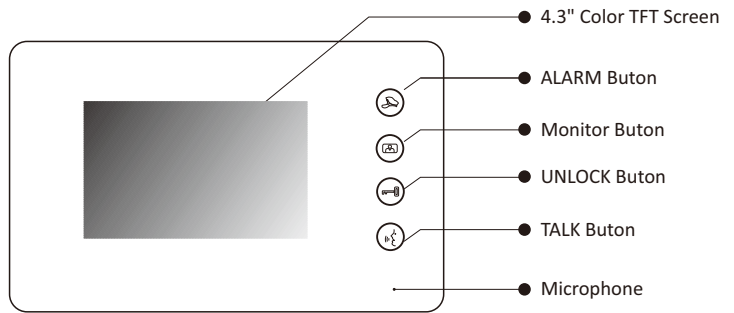

Product Information

2-wire Apartment Indoor Monitor

PL838-4.3

DESCRIPTION

2-wire system 4.3 inch color TFT Monitor

DIMENSION

FEATURES

- ▶ 4.3 inch color TFT screen ;
- ▶ Compatible with all 2-wire door station;
- ▶ White and black housing for optional

1. Parts and Functions

2. Installation

3. Specificaation

Model No.	PL838-4.3
Screen	4.3" Color TFT screen
Resolution	480*320 pixels
Power Supply	DC 24V
Power Consumption	Standby 1W, working status 4W
Wiring	2 wires (RVV2*0.5mm)
Ringtone	9 types
Installation	Wall-mounted
Talking time	60 sec
Monitoring time	60 sec
Operating emperature	-10°C ~ +60°C
Gross weight	0.5 kg
Dimension	198(H)× 125(W)× 25(D)mm 7.8 (H)× 4.9 (W)× 1.0(D)in