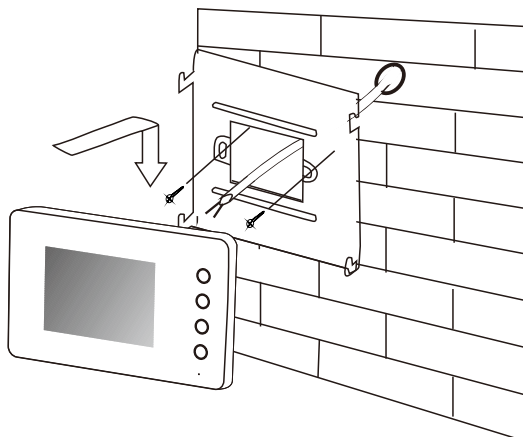

Product Information

2-wire Apartment Indoor Monitor

PL838-4.3

DESCRIPTION

2-wire system 4.3 inch color TFT Monitor

DIMENSION

FEATURES

- ▶ 4.3 inch color TFT screen ;
- ▶ Compatible with all 2-wire door station;
- ▶ White and black housing for optional

1. Parts and Functions

2. Installation

3. Specificaation

Model No.	PL838-4.3
Screen	4.3" Color TFT screen
Resolution	480*320 pixels
Power Supply	DC 24V
Power Consumption	Standby 1W, working status 4W
Wiring	2 wires (RVV2*0.5mm)
Ringtone	9 types
Installation	Wall-mounted
Talking time	60 sec
Monitoring time	60 sec
Operating emperature	-10°C ~ +60°C
Gross weight	0.5 kg
Dimension	198(H)× 125(W)× 25(D)mm 7.8 (H)× 4.9 (W)× 1.0(D)in