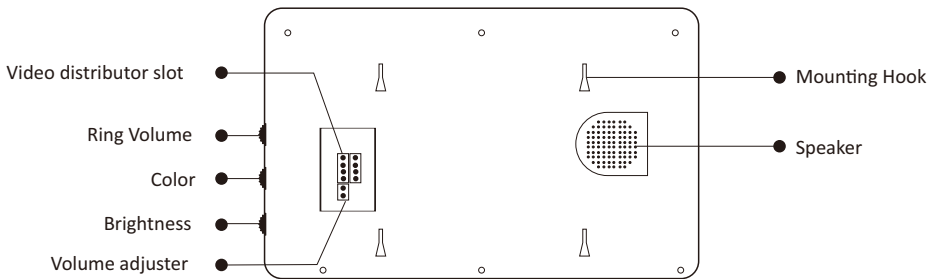

Product Information

2-wire Apartment Indoor Monitor

PL838-4.3

DESCRIPTION

2-wire system 4.3 inch color TFT Monitor

DIMENSION

FEATURES

- ▶ 4.3 inch color TFT screen ;
- ▶ Compatible with all 2-wire door station;
- ▶ White and black housing for optional

1. Parts and Functions

2. Installation

3. Specificaation

Model No.	PL838-4.3
Screen	4.3" Color TFT screen
Resolution	480*320 pixels
Power Supply	DC 24V
Power Consumption	Standby 1W, working status 4W
Wiring	2 wires (RVV2*0.5mm)
Ringtone	9 types
Installation	Wall-mounted
Talking time	60 sec
Monitoring time	60 sec
Operating emperature	-10°C ~ +60°C
Gross weight	0.5 kg
Dimension	198(H)× 125(W)× 25(D)mm 7.8 (H)× 4.9 (W)× 1.0(D)in