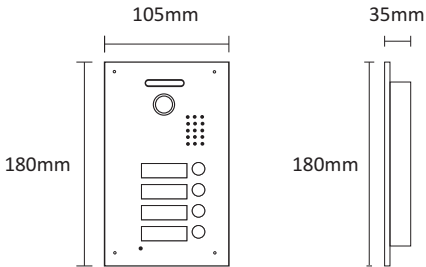

Product Information

2-wire Door Station

DESCRIPTION

2-wire system stainless steel fisheye wide angle door station

DIMENSION

FEATURES

- ▶ 700 TV lines HD camera
- ▶ Stainless steel panel
- ▶ Fisheye wide angle camera
- ▶ Name plate display with LED background
- ▶ Compatible with all 2-wire models

1. Parts and Functions

2. Installation

3. Specification

Model No.	PL738-4
Camera Lens	1/3" CMOS
Resolution	700 TV Lines
IR LED	6pcs IR LED for 3 meters illumination
Power Supply	DC15V 1500mA ; AC100—240V
Power Consumption	Standby : <0.5 w; working: <10w
Wiring	2 wires
Installation	Flushing mounted
Talking time	60 sec
Monitoring time	60 sec
Operating Temperature	-10 ~ +60
Dimension	180(H)× 105(W)× 32(D)mm