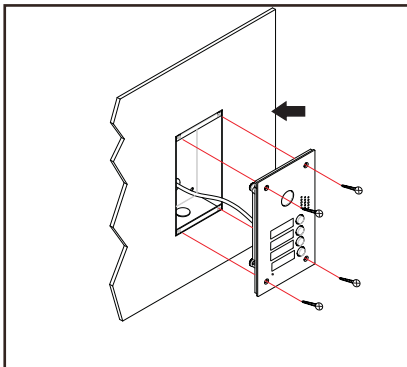

Product Information

2-wire Door Station

DESCRIPTION

2-wire system stainless steel fisheye wide angle door station

DIMENSION

FEATURES

- ▶ 700 TV lines HD camera
- ▶ Stainless steel panel
- ▶ Fisheye wide angle camera
- ▶ Name plate display with LED background
- ▶ Compatible with all 2-wire models

1. Parts and Functions

2. Installation

3. Specification

Model No.	PL738-4
Camera Lens	1/3" CMOS
Resolution	700 TV Lines
IR LED	6pcs IR LED for 3 meters illumination
Power Supply	DC15V 1500mA ; AC100—240V
Power Consumption	Standby : <0.5 w; working: <10w
Wiring	2 wires
Installation	Flushing mounted
Talking time	60 sec
Monitoring time	60 sec
Operating Temperature	-10 ~ +60
Dimension	180(H)× 105(W)× 32(D)mm