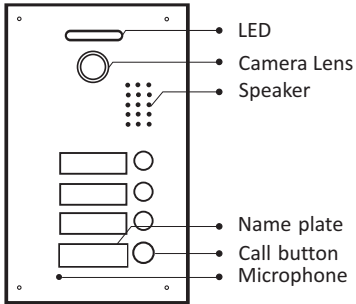

Product Information

2-wire Door Station

DESCRIPTION

2-wire system stainless steel fisheye wide angle door station

DIMENSION

FEATURES

- ▶ 700 TV lines HD camera
- ▶ Stainless steel panel
- ▶ Fisheye wide angle camera
- ▶ Name plate display with LED background
- ▶ Compatible with all 2-wire models

1. Parts and Functions

2. Installation

3. Specification

Model No.	PL738-4
Camera Lens	1/3" CMOS
Resolution	700 TV Lines
IR LED	6pcs IR LED for 3 meters illumination
Power Supply	DC15V 1500mA ; AC100—240V
Power Consumption	Standby : <0.5 w; working: <10w
Wiring	2 wires
Installation	Flushing mounted
Talking time	60 sec
Monitoring time	60 sec
Operating Temperature	-10 ~ +60
Dimension	180(H)× 105(W)× 32(D)mm