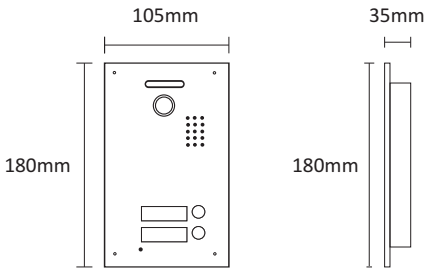

### DESCRIPTION

2-wire system stainless steel fisheye wide angle door station

### DIMENSION

### 3. Specification

Model No.	PL738-2
Camera Lens	1/3" CMOS
Resolution	700 TV Lines
IR LED	6pcs IR LED for 3 meters illumination
Power Supply	DC15V 1500mA ; AC100—240V
Power Consumption	Standby : <0.5 w; working: <10w
Wiring	2 wires
Installation	Flushing mounted
Talking time	60 sec
Monitoring time	60 sec
Operating Temperature	-10 ~ +60
Dimension	180(H)× 105(W)× 32(D)mm