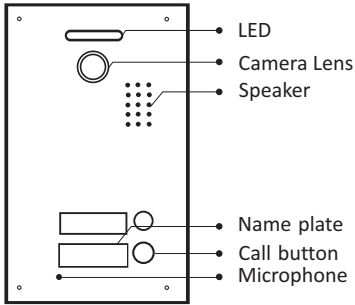

1. Parts and Functions