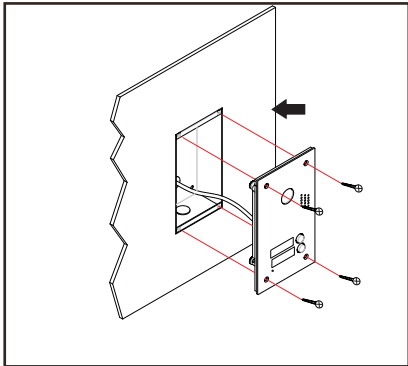

2. Installation