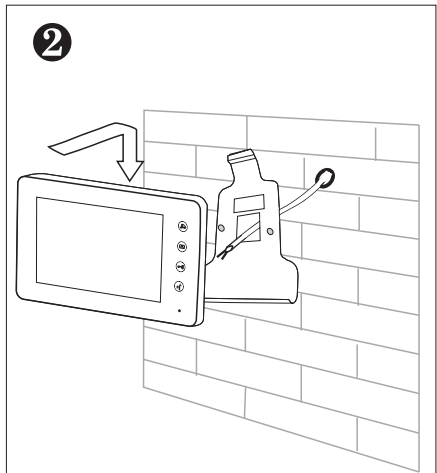

2. Installation