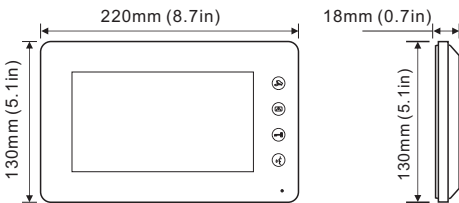

### DESCRIPTION

4-wire system 7 inch color TFT Monitor with touch screen

### DIMENSION

### FEATURES

- ▶ 7 inch color TFT screen ;
- ▶ Ultra-thin pad design with 18mm thickness;
- ▶ Sensitive touch sensor button with soft backlight;
- ▶ Compatible with all 4-wire door station;
- ▶ White and black housing for optional

### 3. Specification

Model No.	PVA-836M-7
Screen	7" Color TFT screen
Resolution	800*480 pixels
Power Supply	DC 15V
Power Consumption	Standby 1W, working status 8W
Wiring	4 wires (RVV4*0.5mm)
Installation	Wall-mounted
Talking time	45 sec
Monitoring time	30 sec
Operating Temperature	-10°C ~ +60°C
Gross weight	0.65kg
Dimension	220(H)×130(W)×18(D)mm 8.7 (H)×5.1 (W)×0.7(D)in