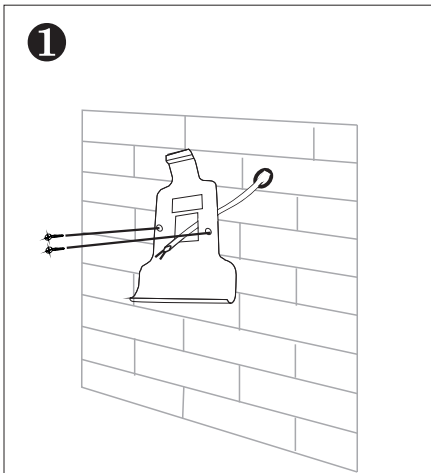

2. Installation