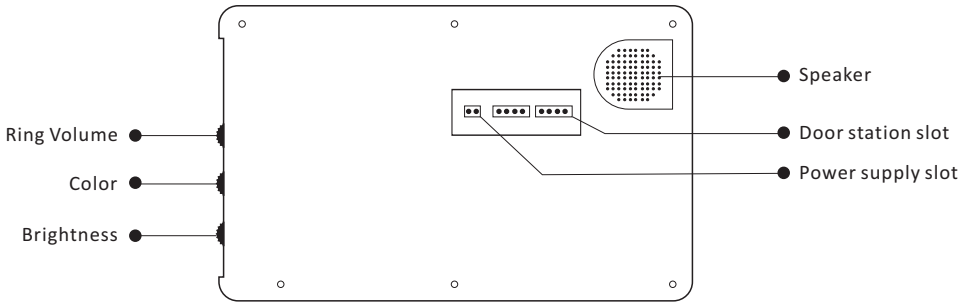

1. Parts and Functions