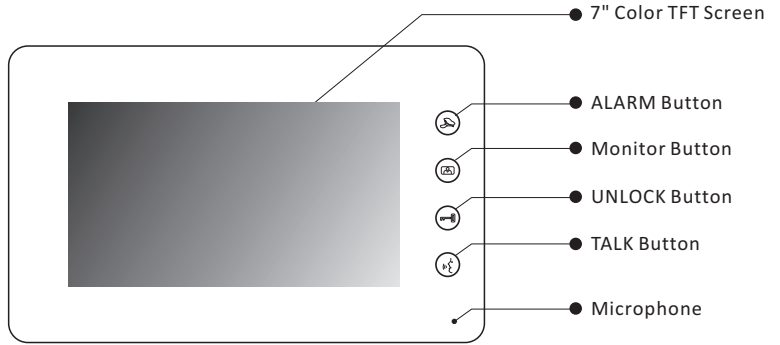

1. Parts and Functions