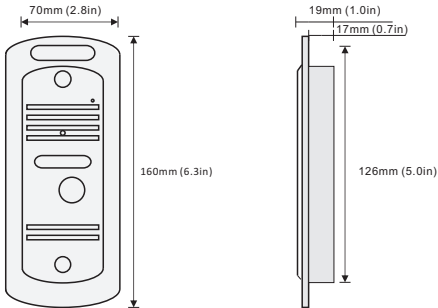

### DESCRIPTION

4-wire system color outdoor station with pinhole camera

### DIMENSION

### 3. Specification

Model No.	PVA-707
Camera Lens	HD camera
Resolution	700 TV Lines
IR LED	6 pc
Power Supply	DC 15V
Power Consumption	Standby 1W, working status 8W
Wiring	4 wires (RVV 4*0.5mm)
Installation	Wall-mounted
Talking time	45 sec
Monitoring time	30 sec
Operating Temperature	-10°C ~ +60°C
Gross weight	0.65 kg
Dimension	160(H)×70(W)×28(D)mm 6.3 (H)×2.8 (W)×1.1(D)in
Embedded Dimension	126(H)×45(W)×17(D)mm 5.0 (H)×1.8 (W)×0.7(D)in