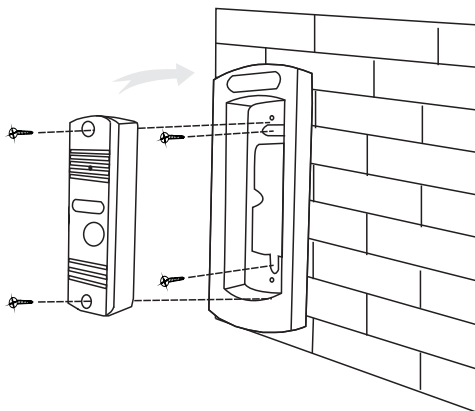

2. Installation