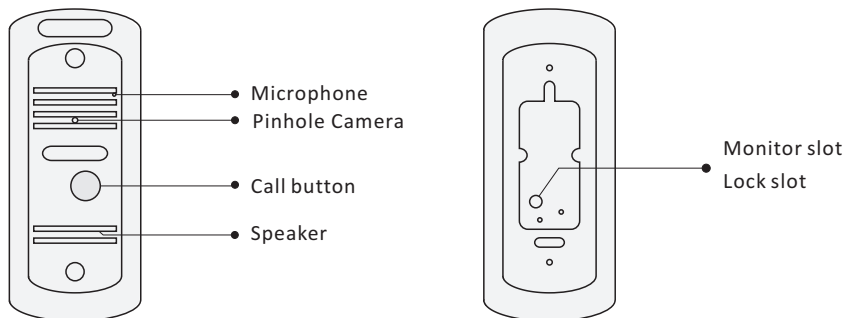

1. Parts and Functions