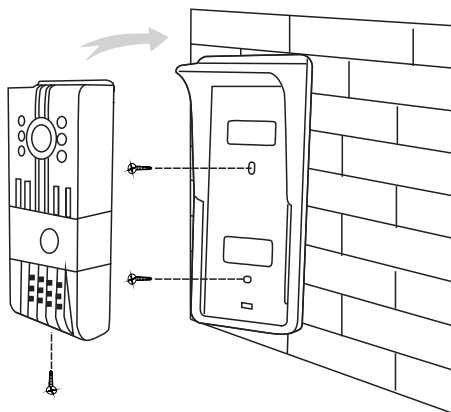

Product Information

4-wire Door Station

PVA-701

DESCRIPTION

4-wire system color outdoor station with rain cover

DIMENSION

FEATURES

- ▶ Aluminum alloy panel;
- ▶ Multi entry stations are supported;
- ▶ Compatible with all 4-wire system models

1. Parts and Functions

2. Installation

3. Specification

Model No.	PVA-701
Camera	HD camera
Lens	1.0MP 3.6mm
Resolution	700 TV Lines
IR LED	6 pc
Power Supply	DC 15V
Power Consumption	Standby 1W, working status 8W
Wiring	4 wires (RVV 4*0.5mm)
Installation	Wall-mounted
Standby current	45mA
Talking time	45 sec
Monitoring time	30 sec
Operating Temperature	-10°C ~ +60°C
Gross weight	0.65 kg
Dimension	185(H)×80(W)×50(D)mm 7.3 (H)×3.1 (W)×2.0(D)in