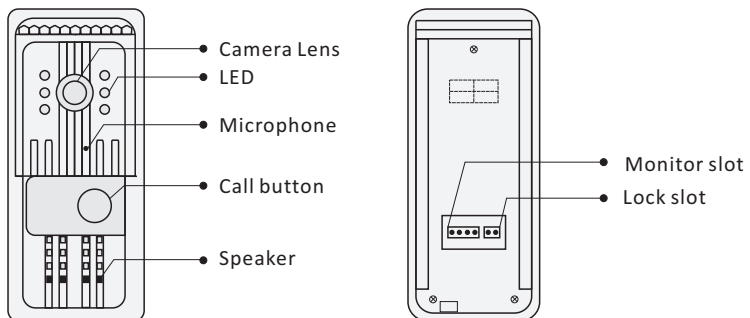

Product Information

4-wire Door Station

PVA-701

DESCRIPTION

4-wire system color outdoor station with rain cover

DIMENSION

FEATURES

- ▶ Aluminum alloy panel;
- ▶ Multi entry stations are supported;
- ▶ Compatible with all 4-wire system models

1. Parts and Functions

2. Installation

3. Specification

Model No.	PVA-701
Camera	HD camera
Lens	1.0MP 3.6mm
Resolution	700 TV Lines
IR LED	6 pc
Power Supply	DC 15V
Power Consumption	Standby 1W, working status 8W
Wiring	4 wires (RVV 4*0.5mm)
Installation	Wall-mounted
Standby current	45mA
Talking time	45 sec
Monitoring time	30 sec
Operating Temperature	-10°C ~ +60°C
Gross weight	0.65 kg
Dimension	185(H)×80(W)×50(D)mm 7.3 (H)×3.1 (W)×2.0(D)in