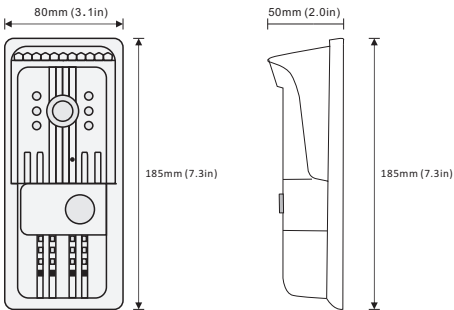

Product Information

4-wire Door Station

PVA-701

DESCRIPTION

4-wire system color outdoor station with rain cover

DIMENSION

FEATURES

- ▶ Aluminum alloy panel;
- ▶ Multi entry stations are supported;
- ▶ Compatible with all 4-wire system models

1. Parts and Functions

2. Installation

3. Specification

Model No.	PVA-701
Camera	HD camera
Lens	1.0MP 3.6mm
Resolution	700 TV Lines
IR LED	6 pc
Power Supply	DC 15V
Power Consumption	Standby 1W, working status 8W
Wiring	4 wires (RVV 4*0.5mm)
Installation	Wall-mounted
Standby current	45mA
Talking time	45 sec
Monitoring time	30 sec
Operating Temperature	-10°C ~ +60°C
Gross weight	0.65 kg
Dimension	185(H)×80(W)×50(D)mm 7.3 (H)×3.1 (W)×2.0(D)in